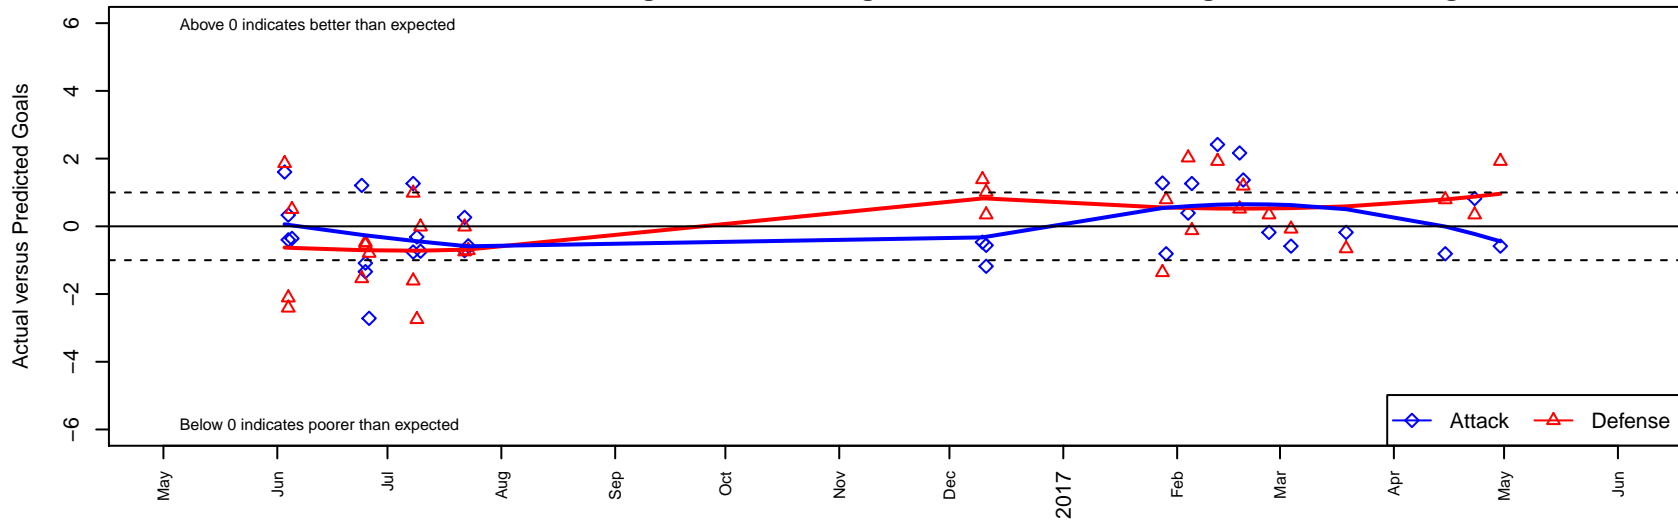

# PCU Red B99

Portland City United SC  
 Portland, OR  
 B99 total strength=1643  
 attack=12.65 defense=27.2  
 spr league = Win OYS B99 Premier

alt names used:  
 PCU 99B Red  
 PCU 99B Red  
 PCU 99B Red

Venues played:  
 2016 Showcase of Champions U17 Diamond U  
 2016 Clash At the Border Div 2 Gold/Silver U17  
 2016 PCU Summer Classic High School Silver  
 2016 Oswego Nike Cup Super Group Silver U1  
 2016 Timbers Winter Showcase 1998/99 Show  
 2016 Win OYS B99 Premier  
 2016 OYS State Cup B99

**PCU Red B99**  
 Dots are actual minus expected GF (blue circles) and GA (red triangles).  
 Blue line is smoothed change in attack strength. Red is smoothed change in defense strength.

**attack and defense variance (black dot)  
relative to other teams  
and top 10 in region**

**attack and defense rating  
relative to others at age  
and all opponents in last 13 months**

**attack and defense rating  
relative to others at age  
and all opponents in last 13 months**

**Performance relative to 13 month average**