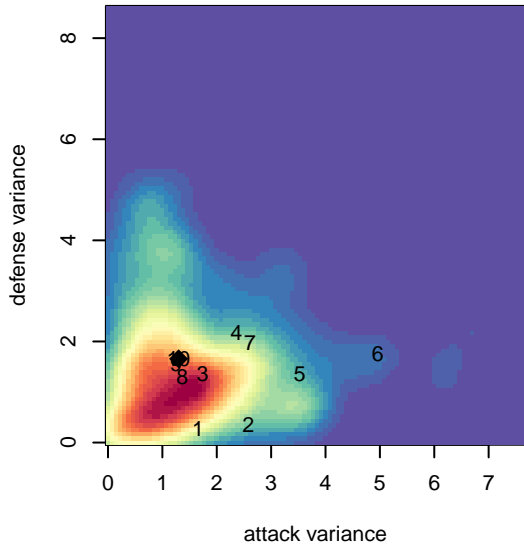

# PCU Red B99

Portland City United SC  
 Portland, OR  
 B99 total strength=1643  
 attack=12.65 defense=27.2  
 spr league = Win OYS B99 Premier

alt names used:  
 PCU 99B Red  
 PCU 99B Red  
 PCU 99B Red

**PCU Red B99**  
 Dots are actual minus expected GF (blue circles) and GA (red triangles).  
 Blue line is smoothed change in attack strength. Red is smoothed change in defense strength.

**attack and defense variance (black dot)  
relative to other teams  
and top 10 in region**