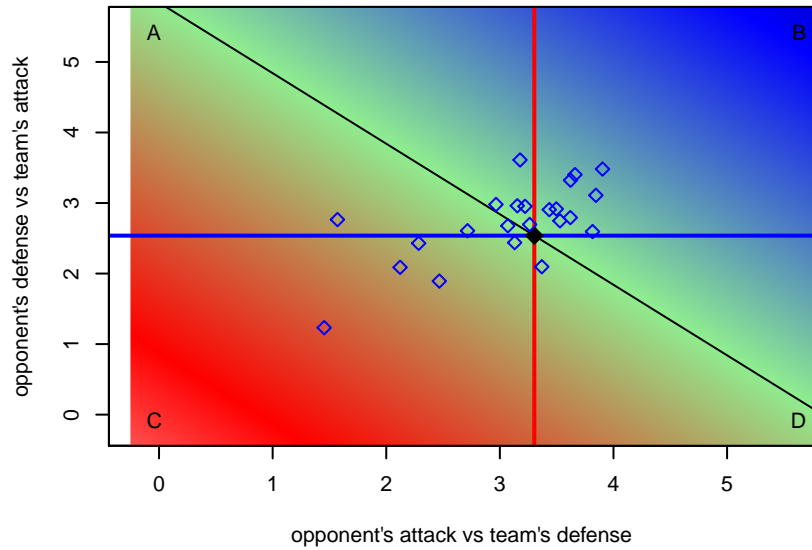

# PCU Red B99

Portland City United SC  
 Portland, OR  
 B99 total strength=1643  
 attack=12.65 defense=27.2  
 spr league = Win OYS B99 Premier

alt names used:  
 PCU 99B Red  
 PCU 99B Red  
 PCU 99B Red

**PCU Red B99**  
 Dots are actual minus expected GF (blue circles) and GA (red triangles).  
 Blue line is smoothed change in attack strength. Red is smoothed change in defense strength.

**attack and defense variance (black dot)  
relative to other teams  
and top 10 in region**

**attack and defense rating  
relative to others at age  
and all opponents in last 13 months**

**attack and defense rating  
relative to others at age  
and all opponents in last 13 months**

**Performance relative to 13 month average**

**Performance relative to 13 month average**

Distribution of opponents  
 Red = Lose zone, Blue = Win zone, Green = Even  
 Black line separates win/lose zones

lot. A=Neither has attack advantage, B=Opponent has both attack and defense advantage, C=Opponent has both attack and defense disadvantage, D=Both have