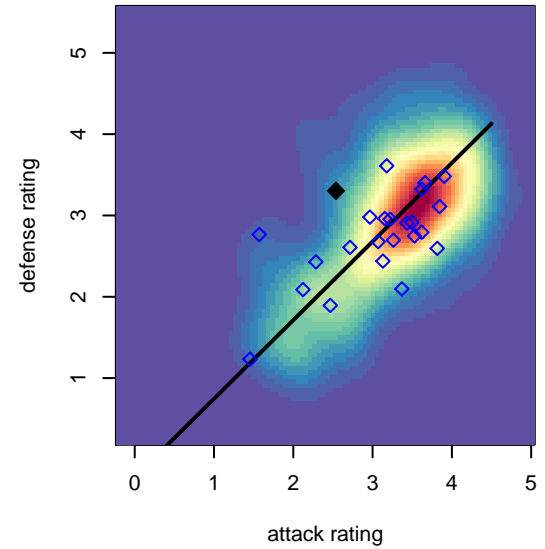

# PCU Red B99

Portland City United SC  
 Portland, OR  
 B99 total strength=1643  
 attack=12.65 defense=27.2  
 spr league = Win OYS B99 Premier

alt names used:  
 PCU 99B Red  
 PCU 99B Red  
 PCU 99B Red

**PCU Red B99**  
 Dots are actual minus expected GF (blue circles) and GA (red triangles).  
 Blue line is smoothed change in attack strength. Red is smoothed change in defense strength.

**attack and defense variance (black dot)  
relative to other teams  
and top 10 in region**

**attack and defense rating  
relative to others at age  
and all opponents in last 13 months**

**attack and defense rating  
relative to others at age  
and all opponents in last 13 months**

**Performance relative to 13 month average**

**Performance relative to 13 month average**

Distribution of opponents  
 Red = Lose zone, Blue = Win zone, Green = Even  
 Black line separates win/lose zones

lot. A=Neither has attack advantage, B=Opponent has both attack and defense advantage, C=Opponent has both attack and defense disadvantage, D=Both have