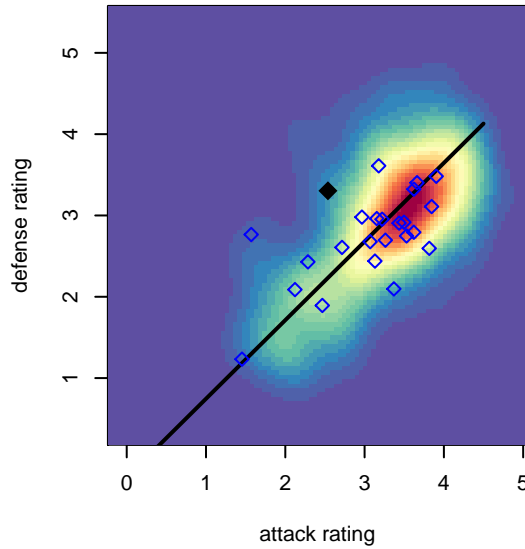

# PCU Red B99

Portland City United SC  
 Portland, OR  
 B99 total strength=1643  
 attack=12.65 defense=27.2  
 spr league = Win OYS B99 Premier

alt names used:  
 PCU 99B Red  
 PCU 99B Red  
 PCU 99B Red

Venues played:  
 2016 Showcase of Champions U17 Diamond U  
 2016 Clash At the Border Div 2 Gold/Silver U17  
 2016 PCU Summer Classic High School Silver  
 2016 Oswego Nike Cup Super Group Silver U1  
 2016 Timbers Winter Showcase 1998/99 Show  
 2016 Win OYS B99 Premier  
 2016 OYS State Cup B99

**PCU Red B99**  
 Dots are actual minus expected GF (blue circles) and GA (red triangles).  
 Blue line is smoothed change in attack strength. Red is smoothed change in defense strength.

**attack and defense variance (black dot)  
relative to other teams  
and top 10 in region**

**attack and defense rating  
relative to others at age  
and all opponents in last 13 months**

**attack and defense rating  
relative to others at age  
and all opponents in last 13 months**

**Performance relative to 13 month average**